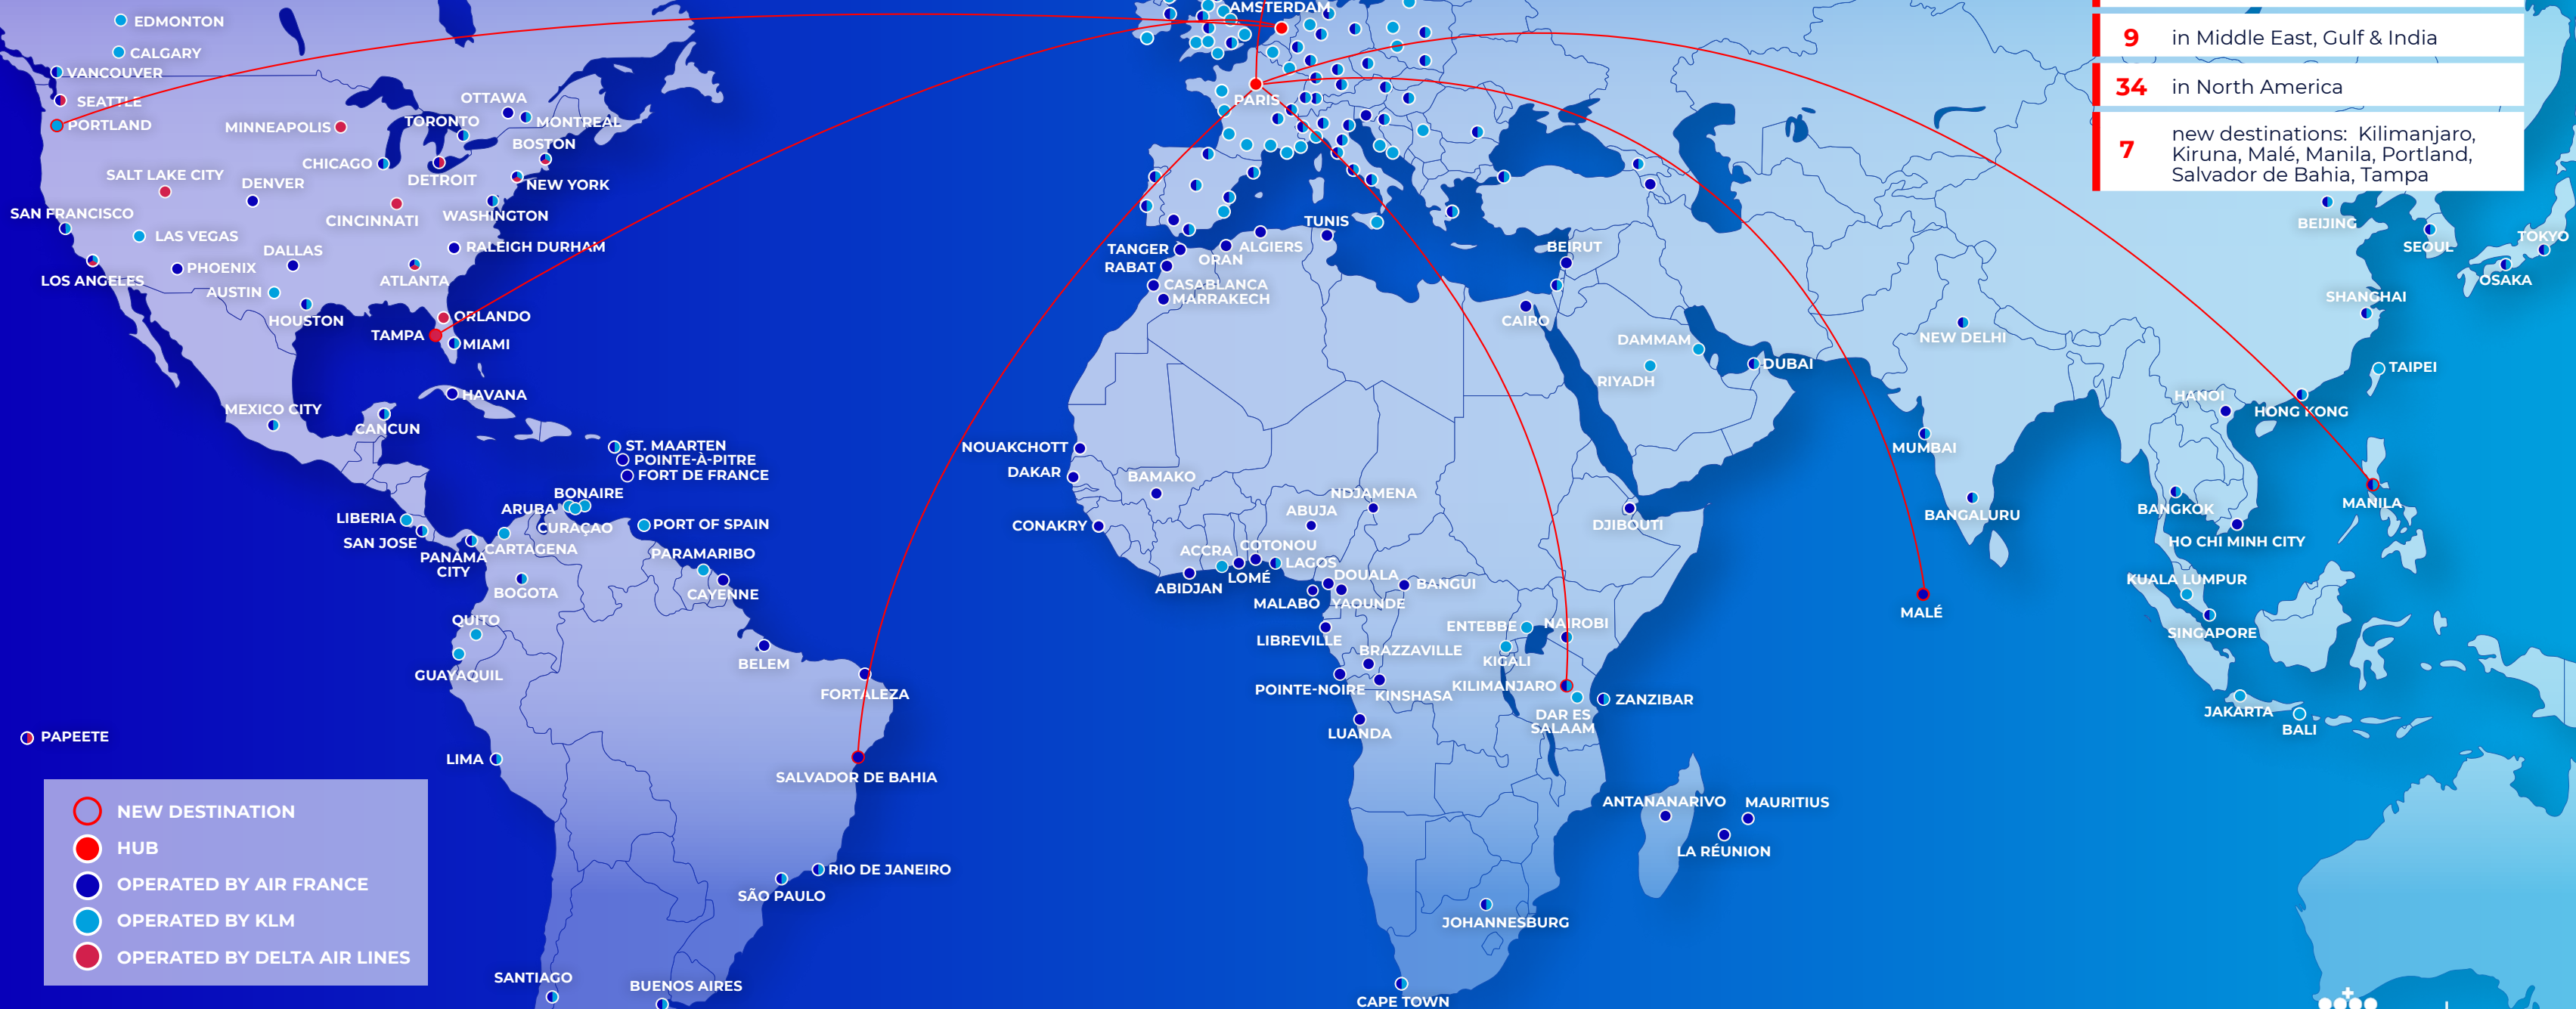

- NEW DESTINATION
- HUB
- OPERATED BY AIR FRANCE
- OPERATED BY KLM
- OPERATED BY DELTA AIR LINES

FOR ACTUAL FLIGHT SCHEDULE AND DEPARTURE TIMES PLEASE CHECK AIRFRANCE.COM AND KLM.COM

The winter schedule applies from October 24 until March 25 and includes also the transatlantic Delta Air Lines destinations. Above information has been gathered with utmost care. Nevertheless, in our current dynamic world, things can change rapidly. The flight schedule is, for instance, depending on permission of air traffic and government authorization. Entry restrictions for travelers vary per country. Latest update of the information above: **17 September 2024**